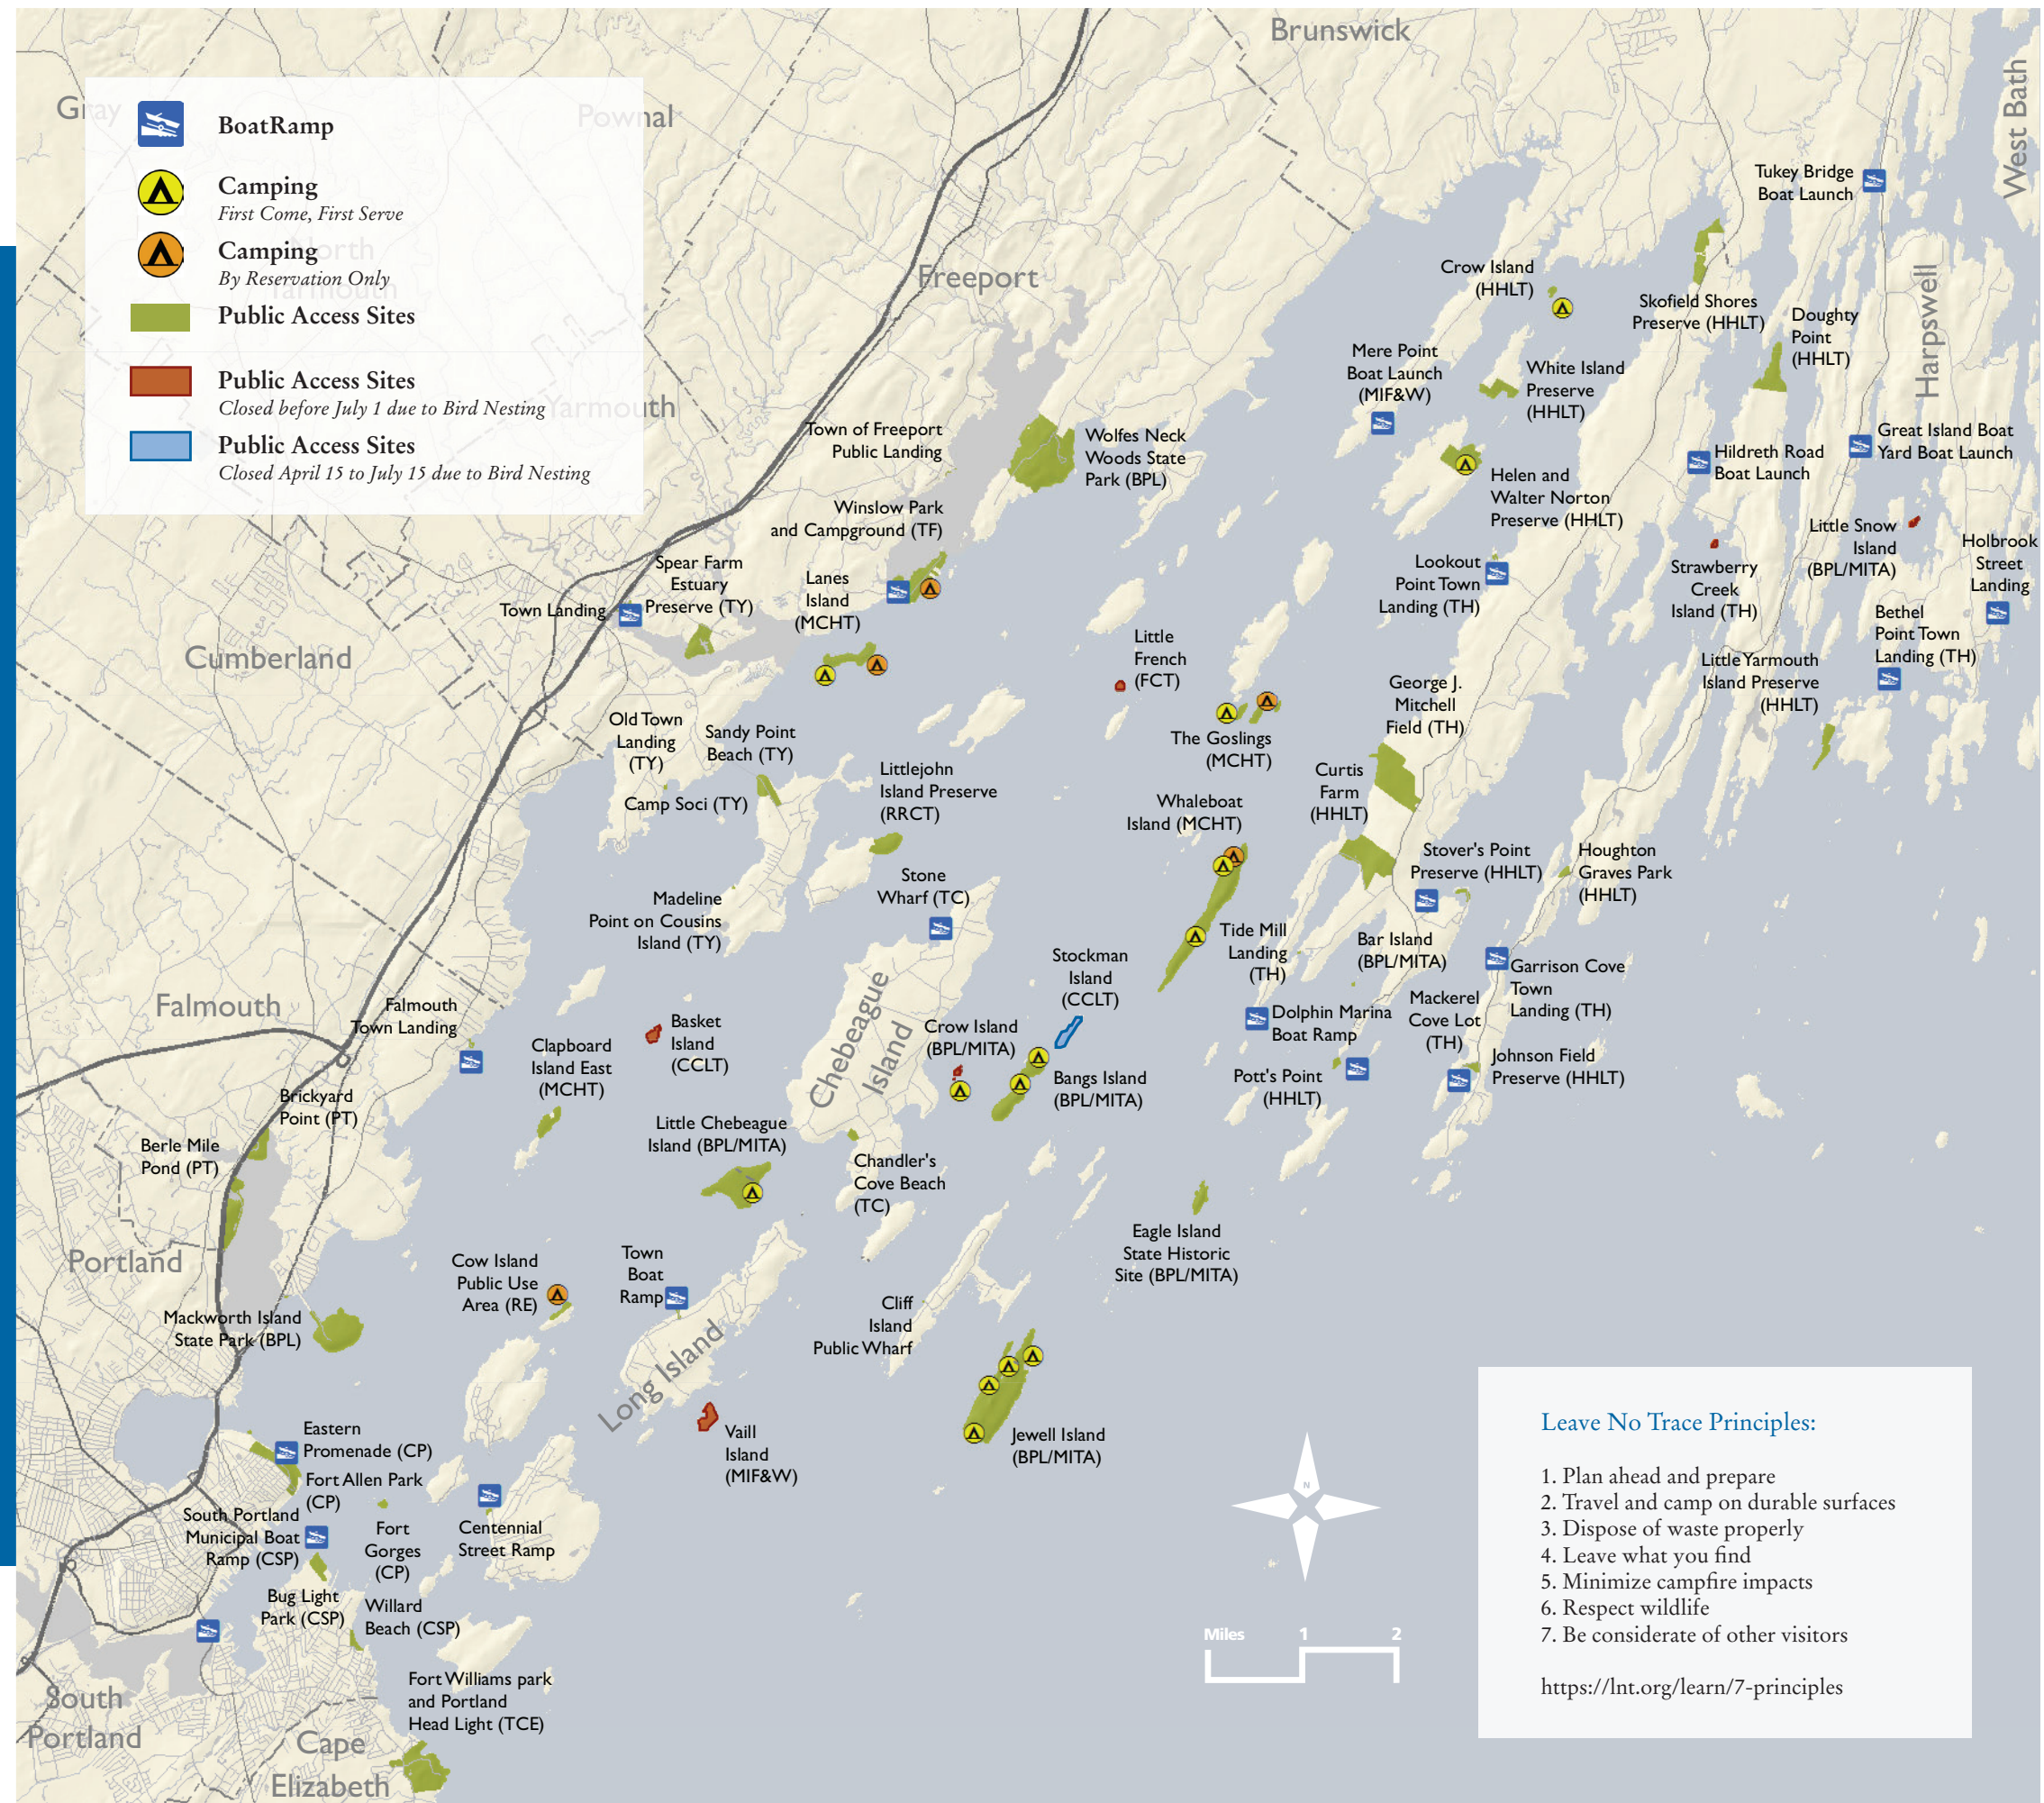

Casco Bay Public Access Sites By Boat

Contact land owner/manager to learn more before you visit

Chebeague and Cumberland Land Trust (CCLT)	ccltmaine.org
City of Portland (CP)	portlandmaine.gov
City of South Portland (CSP)	southportland.org
Freeport Conservation Trust (FCT)	freeportconservationtrust.org
Harpswell Heritage Land Trust (HHLT)	hhltmaine.org
Maine Bureau of Parks and Lands (BPL)	maine.gov
Maine Coast Heritage Trust (MCHT)	mcht.org
Maine Department of Inland Fisheries and Wildlife (MDIF&W)	maine.gov
Maine Island Trail Association (MITA)	mita.org
Portland Trails (PT)	trails.org
Rippleffect (RE)	rippleffect.net
Royal River Conservation Trust (RRCT)	rrct.org
Town of Cape Elizabeth (TCE)	capeelizabeth.com
Town of Chebeague (TC)	chebeagueisland.org
Town of Freeport (TF)	freeportmaine.com
Town of Harpswell (TH)	harpswell.maine.gov
Town of Yarmouth (TY)	yarmouthcommunityservices.org

Leave No Trace Principles:

1. Plan ahead and prepare
2. Travel and camp on durable surfaces
3. Dispose of waste properly
4. Leave what you find
5. Minimize campfire impacts
6. Respect wildlife
7. Be considerate of other visitors