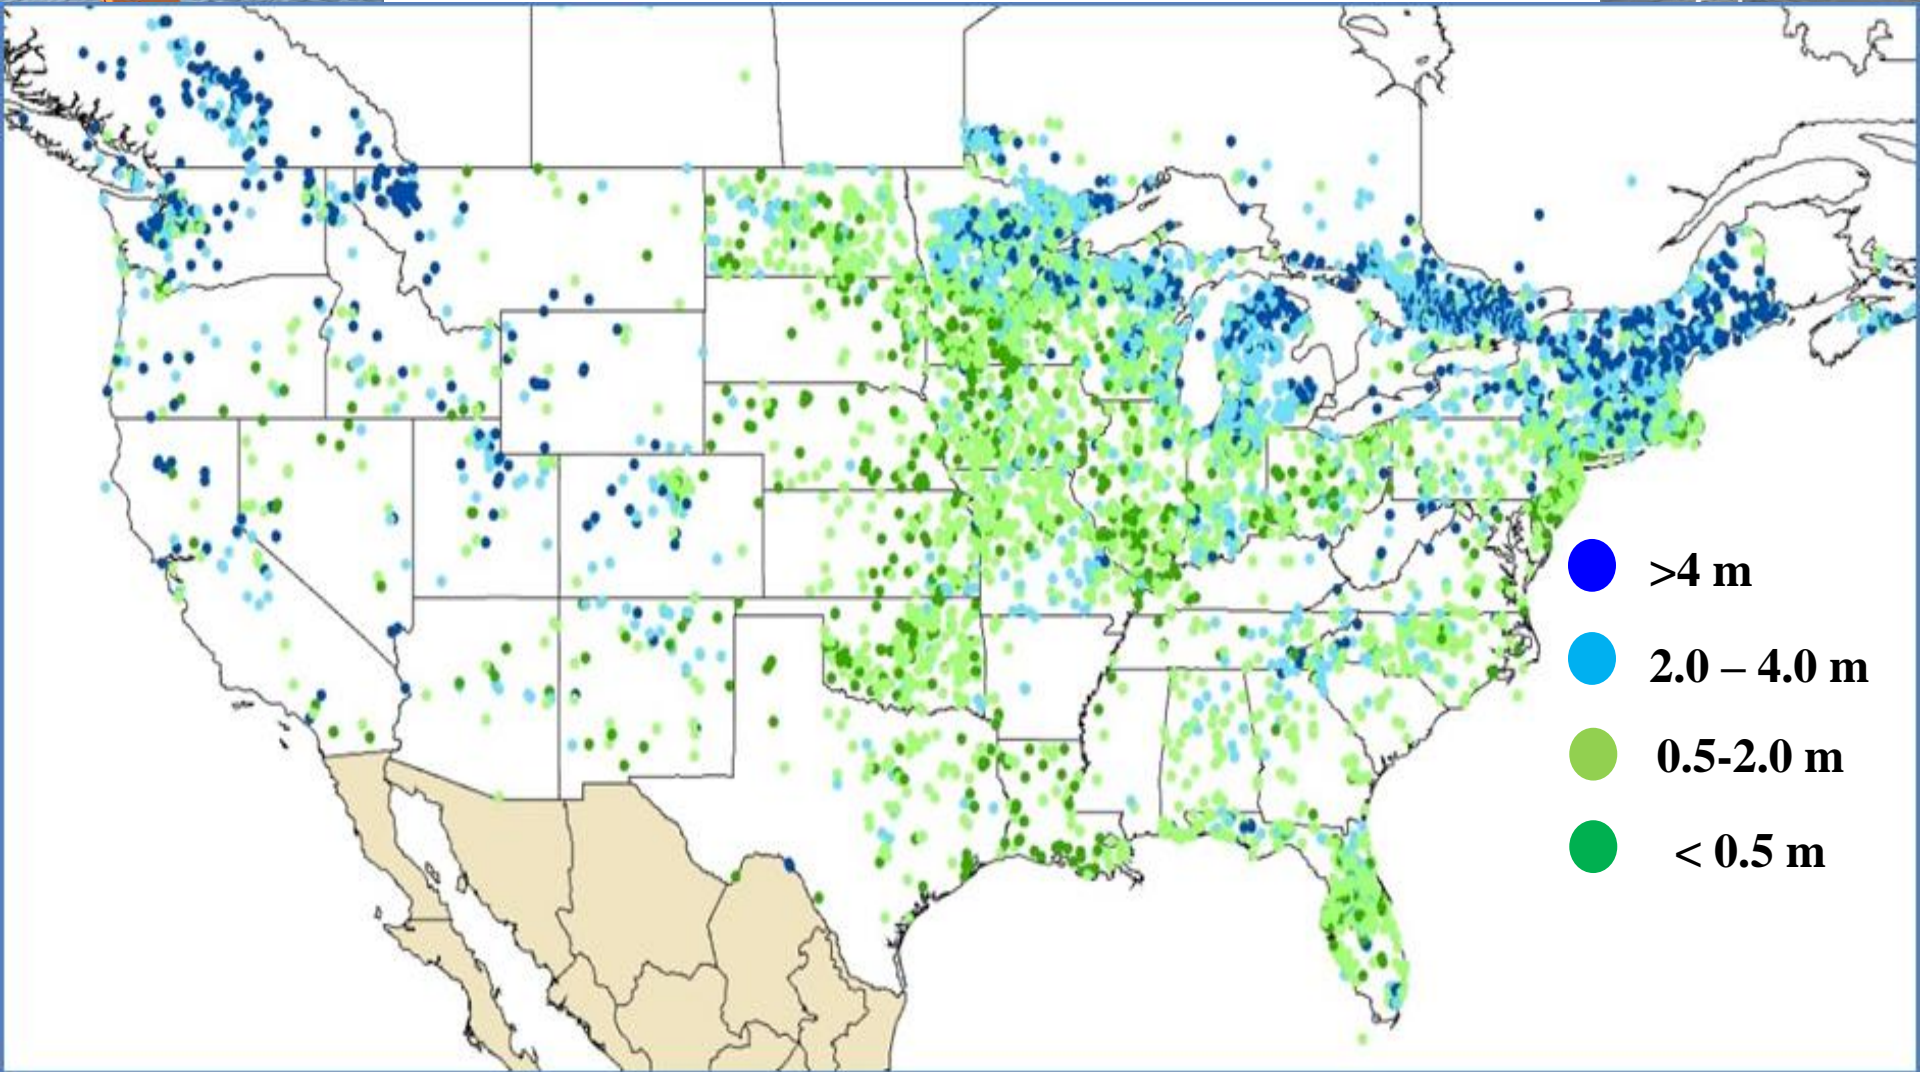

# Sebago Lake

Map Source: Casco Bay Estuary Partnership

## Sebago Lake Lower Bay Secchi Disk Transparency

# Lower Bay Epilimnetic Total Phosphorus

# Lower Bay Chlorophyll *a*