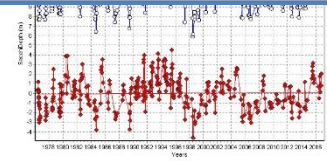

# Sebago Lake

Map Source: Casco Bay Estuary Partnership

## Sebago Lake Lower Bay Secchi Disk Transparency

# Lower Bay Epilimnetic Total Phosphorus