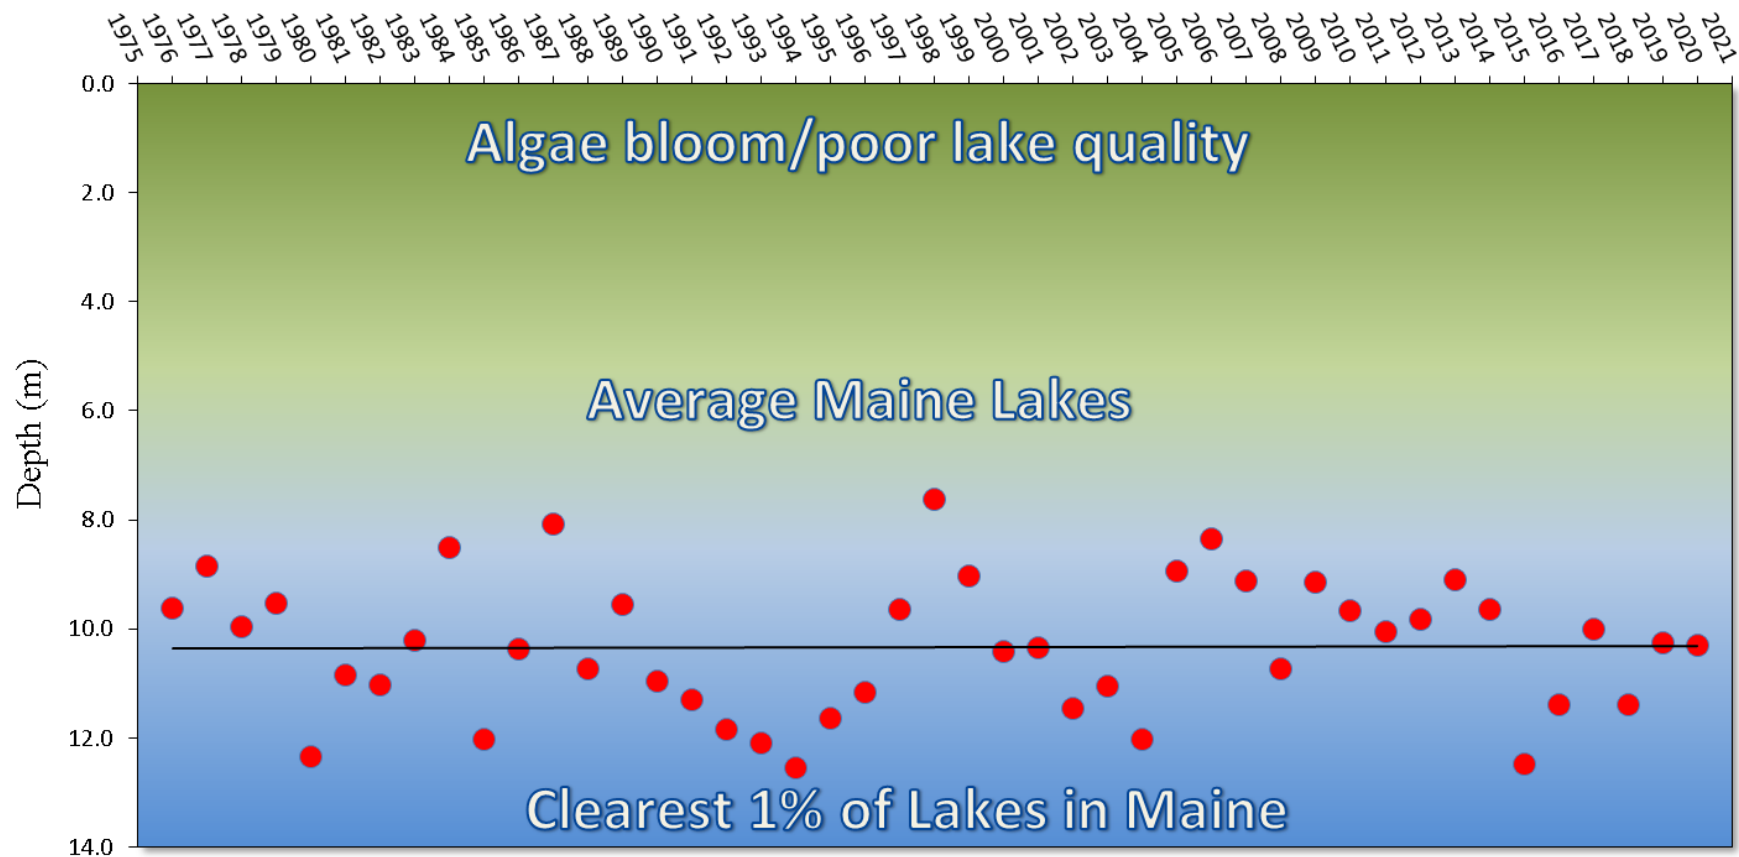

# Sebago Lake

Map Source: Casco Bay Estuary Partnership

## Sebago Lake Lower Bay Secchi Disk Transparency

# Lower Bay Epilimnetic Total Phosphorus

# Sebago Lake Quality

**Stable Trends Since mid-1970's**