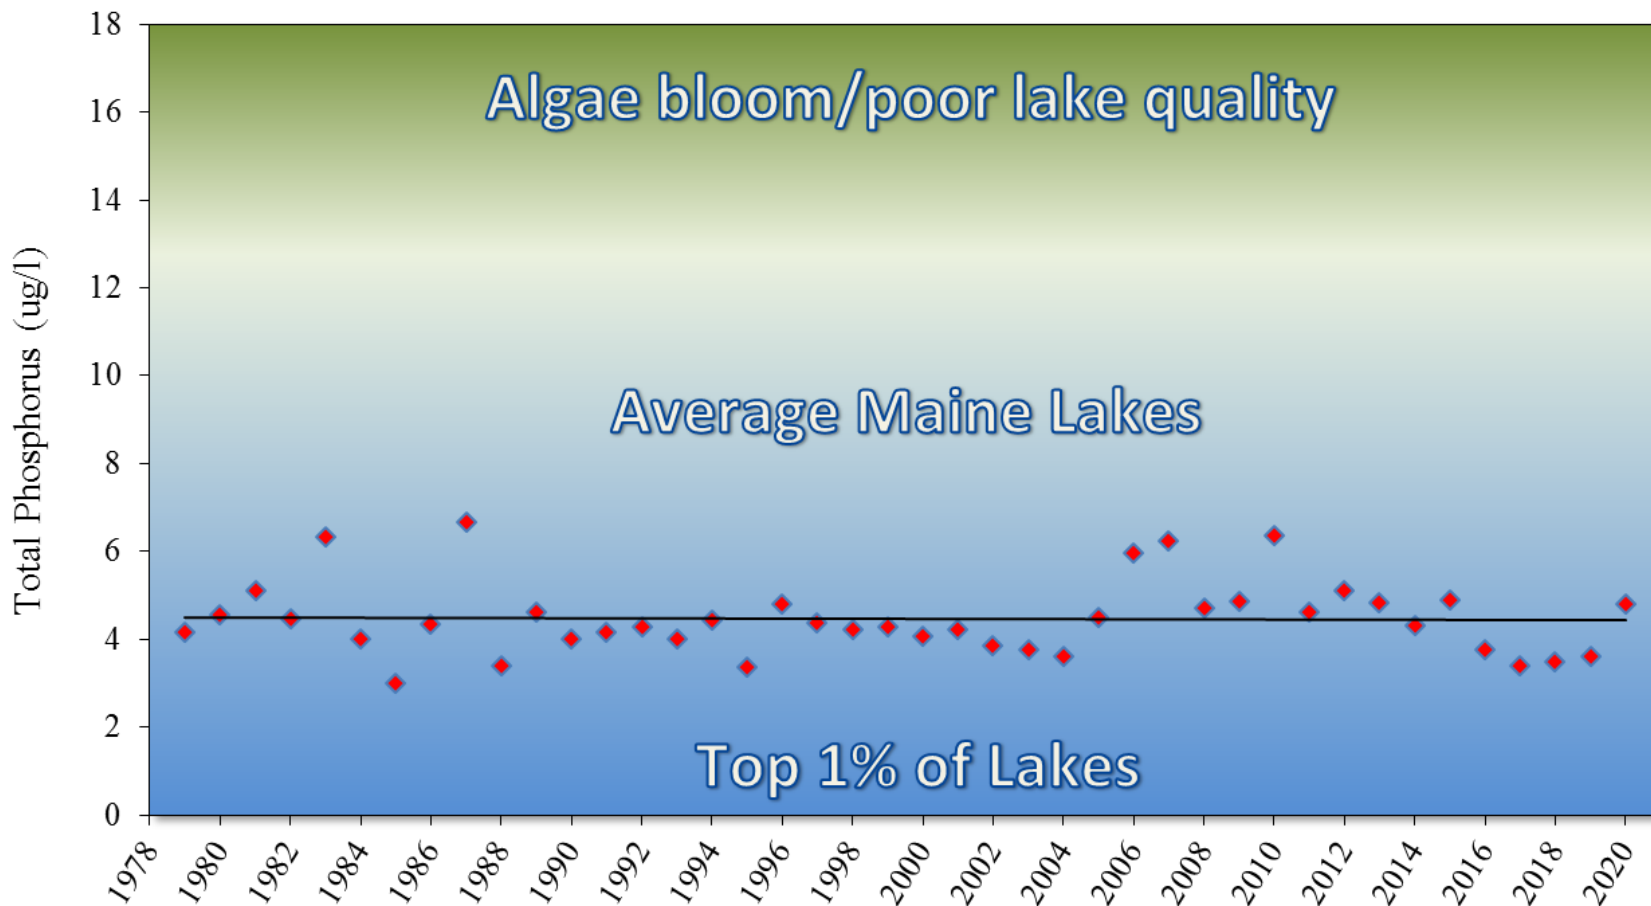

# Sebago Lake

Map Source: Casco Bay Estuary Partnership

## Sebago Lake Lower Bay Secchi Disk Transparency

# Lower Bay Epilimnetic Total Phosphorus

# Sebago Lake Quality

**Stable Trends Since mid-1970's**