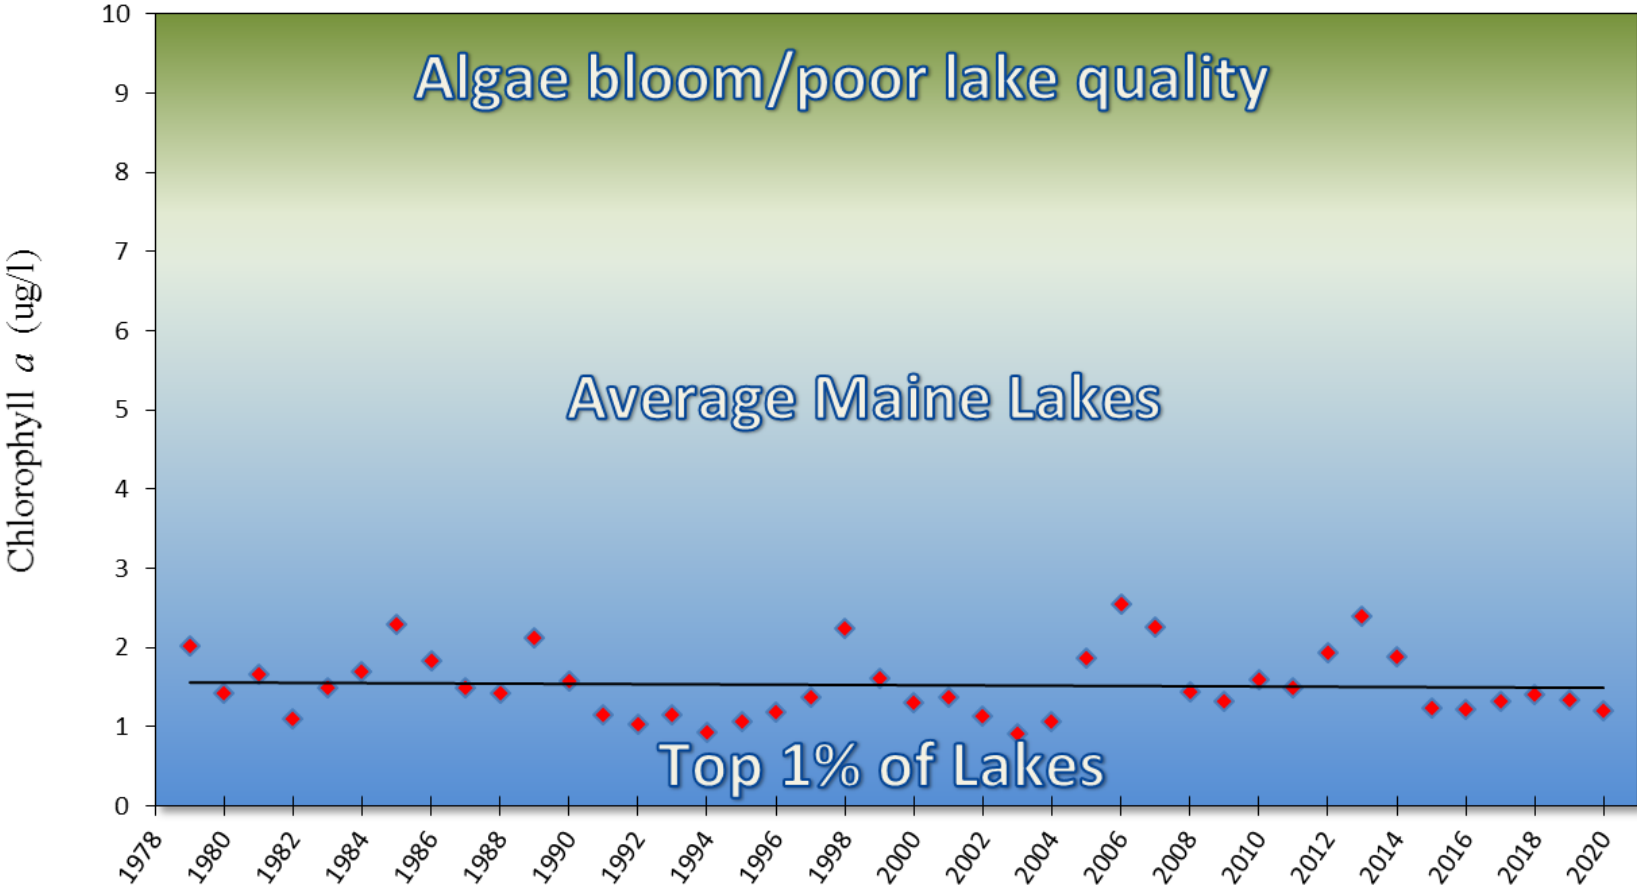

# Sebago Lake

Map Source: Casco Bay Estuary Partnership

## Sebago Lake Lower Bay Secchi Disk Transparency

# Lower Bay Epilimnetic Total Phosphorus

# Lower Bay Chlorophyll *a*