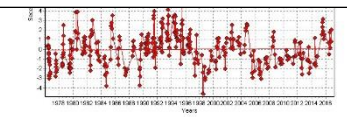

# Sebago Lake

Map Source: Casco Bay Estuary Partnership

## Sebago Lake Lower Bay Secchi Disk Transparency